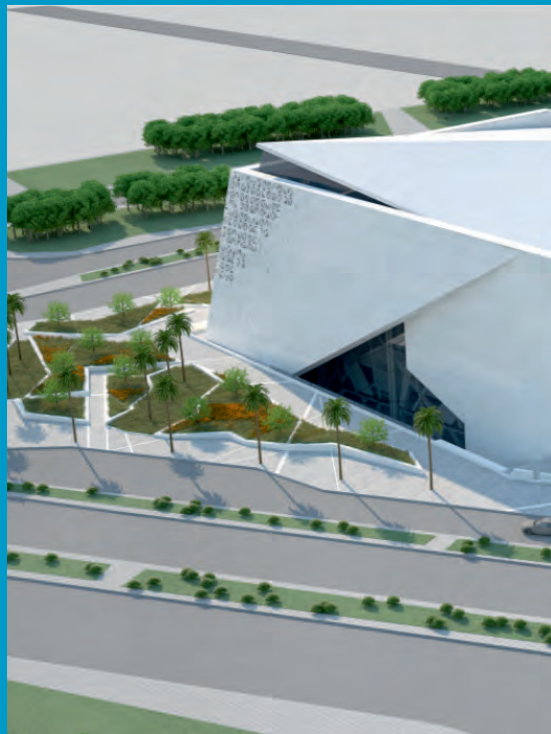

Urban Planning Council
with Alshamsi terra firma
Abu Dhabi